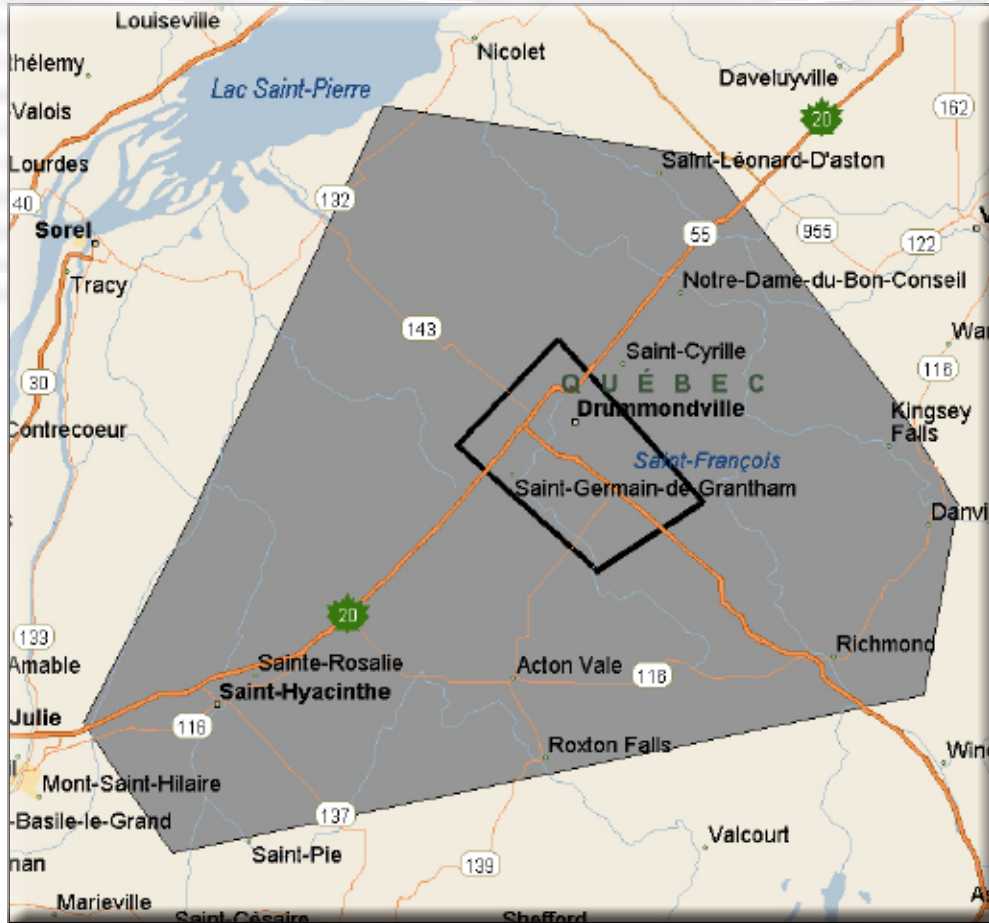

OUTGOING LOCAL CALLING AREA MAP* DRUMMONDVILLE, PQ

This map represents the Outgoing Local Calling Area for Drummondville. All calls made while you are inside the black border to phone numbers based in the grey area are local.

Outgoing Local Calling Area

Outgoing calling is when you place a call on your wireless device. **Your Outgoing Local Calling Area is determined by your physical location** -- the area you are in at any given moment. If you dial a number that is local to your physical location, then it is a local call. If you dial a number that is long distance to your physical location, then it is a long distance call.