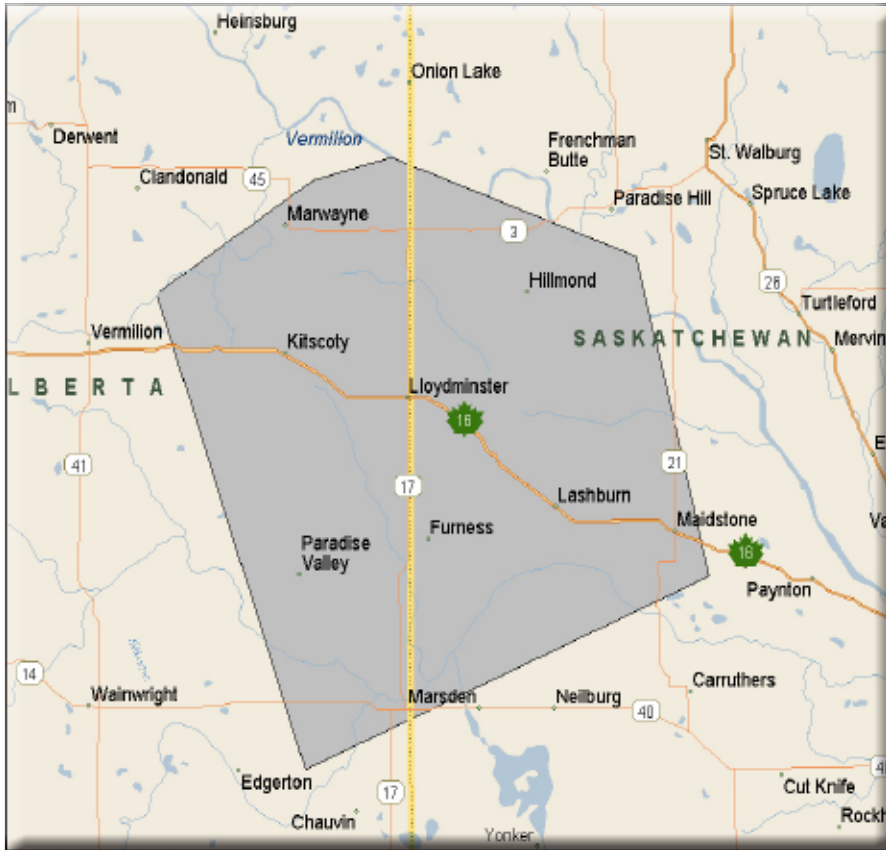

INCOMING LOCAL CALLING AREA MAP* LLOYDMINSTER, ALBERTA

Incoming Local Calling Area

Incoming calling is when you receive a call on your wireless device. **Your Incoming Local Calling Area is the area or geographic boundary associated with your wireless number.** All calls that you receive on your wireless device while you are physically within that area are local. All calls that you receive while physically outside of that area are long distance.

The number calling you is not important!

Long Distance vs. Local

Wireless long distance is different from landline long distance because you are able to move around with your wireless device. When receiving a call outside your Incoming Local Calling Area, long distance charges apply in addition to airtime.

In the following examples, Lisa is a Fido customer with a Lloydminster wireless phone number.

	Local Airtime	Long Distance
Lisa has a Lloydminster wireless phone number and she receives a call while in Lloydminster. <i>(Receiving a call while within your Incoming Local Calling Area)</i>	YES	NO
Lisa is in Vancouver with her Lloydminster wireless phone and she receives a call. <i>(Receiving a call while outside your Incoming Local Calling Area)</i>	YES	YES

This map represents the Incoming Local Calling Area for Lloydminster. All calls received on your Lloydminster wireless device while you are in the grey area are local.

*Map is a general representation of the Local Calling Area coverage, where indicated. The areas shown are approximate. Actual coverage area may vary from map graphics. Charges are based on the location of the site receiving and transmitting the signal, not the location of the subscriber.