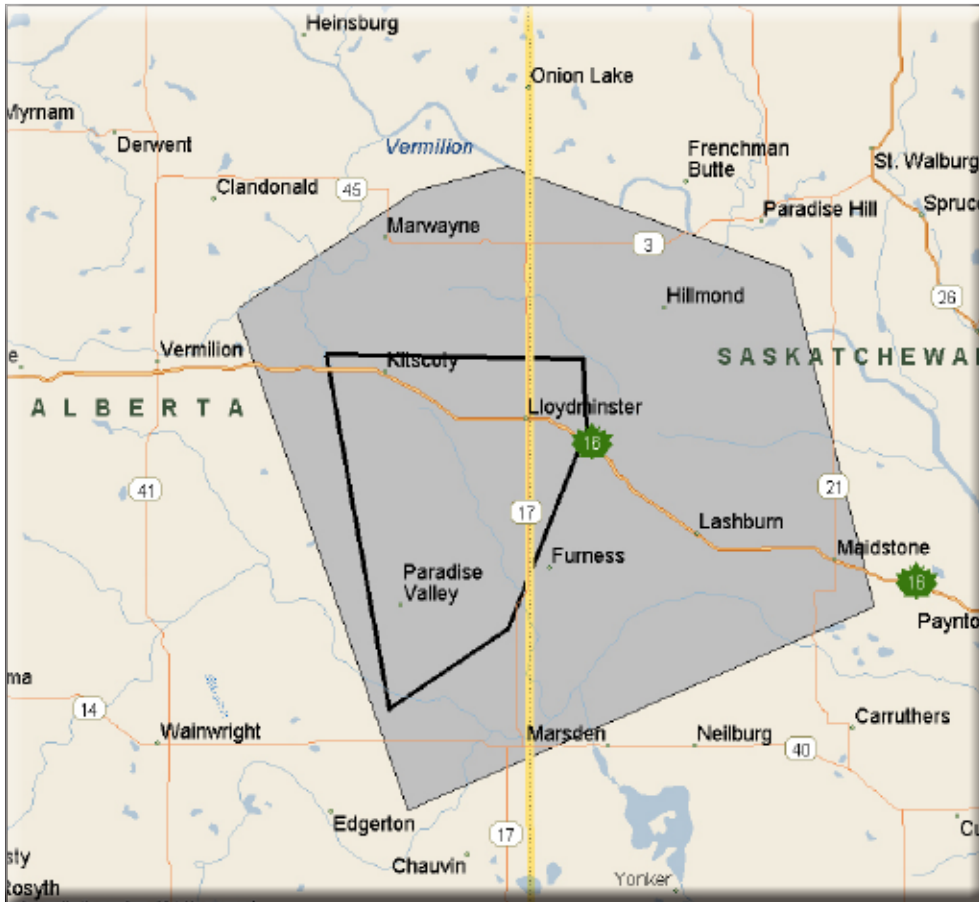

# OUTGOING LOCAL CALLING AREA MAP\*

## LLOYDMINSTER, ALBERTA

This map represents the Outgoing Local Calling Area for Lloydminster. All calls made while you are inside the black border to phone numbers based in the grey area are local.

### Outgoing Local Calling Area

Outgoing calling is when you place a call on your wireless device. **Your Outgoing Local Calling Area is determined by your physical location** -- the area you are in at any given moment. If you dial a number that is local to your physical location, then it is a local call. If you dial a number that is long distance to your physical location, then it is a long distance call.