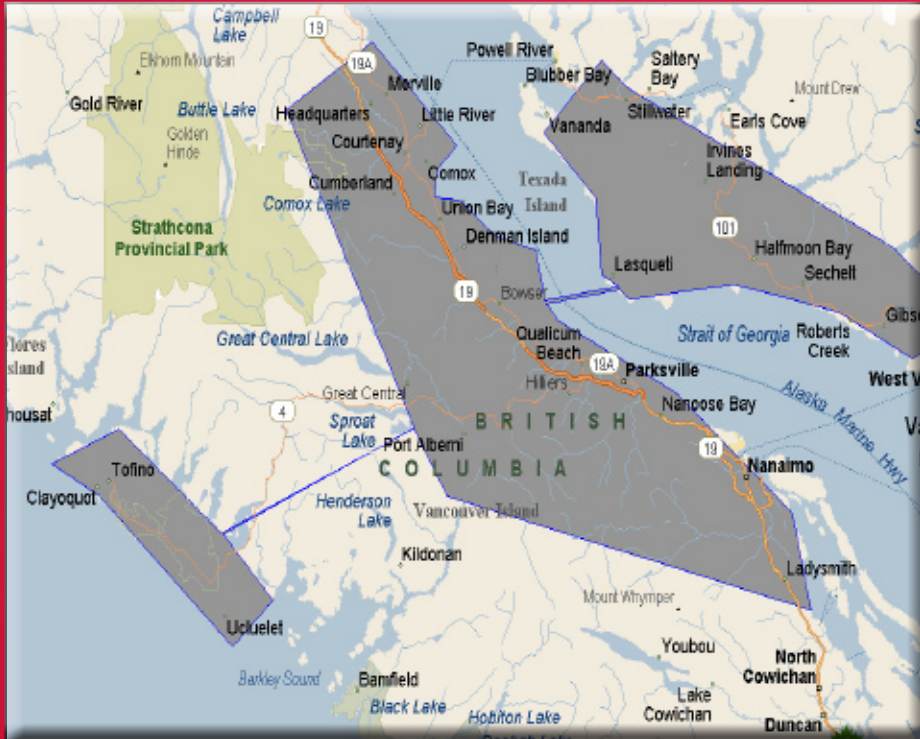

INCOMING LOCAL CALLING AREA MAP*

PORT ALBERNI, BC

This map represents the Incoming Local Calling Area for Port Alberni. All calls received on your Port Alberni wireless device while you are in the grey area are local.

Incoming Local Calling Area

Incoming calling is when you receive a call on your wireless device. **Your Incoming Local Calling Area is the area or geographic boundary associated with your wireless number.** All calls that you receive on your wireless device while you are physically within that area are local. All calls that you receive while physically outside of that area are long distance.

The number calling you is not important!

Long Distance vs. Local

Wireless long distance is different from landline long distance because you are able to move around with your wireless device. When receiving a call outside your Incoming Local Calling Area, long distance charges apply in addition to airtime.

In the following examples, Lisa is a Rogers Wireless customer with a Port Alberni wireless phone number.

	Local Airtime	Long Distance
Lisa has a Port Alberni wireless phone number and she receives a call while in Port Alberni. (Receiving a call while within your Incoming Local Calling Area)	YES	NO
Lisa is in Vancouver with her Port Alberni wireless phone and she receives a call. (Receiving a call while outside your Incoming Local Calling Area)	YES	YES

*Map is a general representation of the Local Calling Area coverage, where indicated. The areas shown are approximate. Actual coverage area may vary from map graphics. Charges are based on the location of the site receiving and transmitting the signal, not the location of the subscriber.