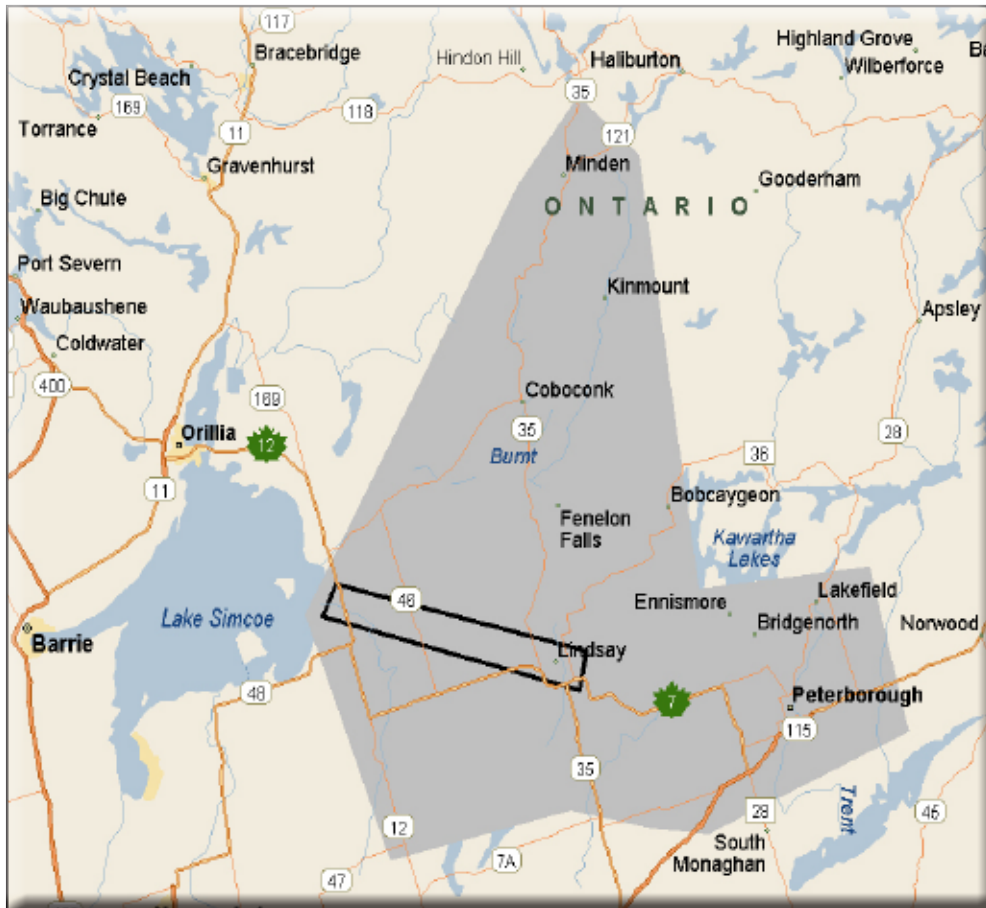

OUTGOING LOCAL CALLING AREA MAP* LINDSAY, ONTARIO

This map represents the Outgoing Local Calling Area for Lindsay. All calls made while you are inside the black border to phone numbers based in the grey area are local.

Outgoing Local Calling Area

Outgoing calling is when you place a call on your wireless device. **Your Outgoing Local Calling Area is determined by your physical location** -- the area you are in at any given moment. If you dial a number that is local to your physical location, then it is a local call. If you dial a number that is long distance to your physical location, then it is a long distance call.

If you are not sure if the number you are calling is local, simply dial the number using 10 digits (area code + 7 digit number). If the number you are trying to reach is long distance to your location, you will hear a network recording advising that the call is long distance BEFORE the call is connected.