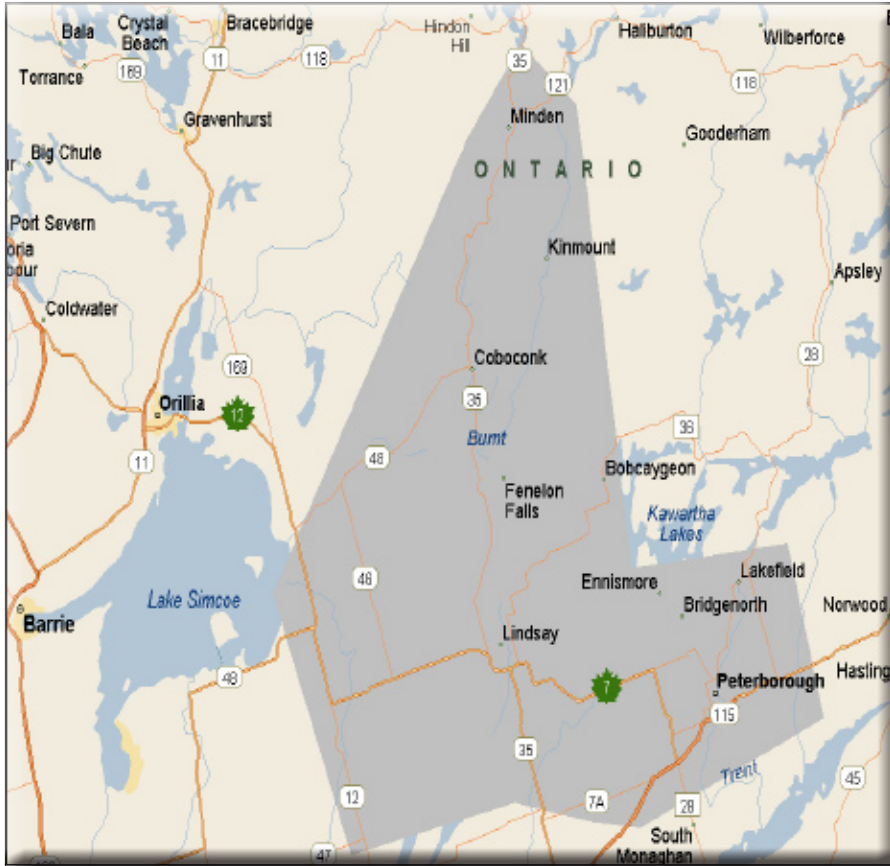

INCOMING LOCAL CALLING AREA MAP* LINDSAY, ONTARIO

This map represents the Incoming Local Calling Area for Lindsay. All calls received on your Lindsay wireless device while you are in the grey area are local.

Incoming Local Calling Area

Incoming calling is when you receive a call on your wireless device. **Your Incoming Local Calling Area is the area or geographic boundary associated with your wireless number.** All calls that you receive on your wireless device while you are physically within that area are local. All calls that you receive while physically outside of that area are long distance.

The number calling you is not important!

Long Distance vs. Local

Wireless long distance is different from landline long distance because you are able to move around with your wireless device. When receiving a call outside your Incoming Local Calling Area, long distance charges apply in addition to airtime.

In the following examples, Lisa is a Fido customer with a Lindsay wireless phone number.

	Local Airtime	Long Distance
Lisa has a Lindsay wireless phone number and she receives a call while in Lindsay. (Receiving a call while within your Incoming Local Calling Area)	YES	NO
Lisa is in Vancouver with her Lindsay wireless phone and she receives a call. (Receiving a call while outside your Incoming Local Calling Area)	YES	YES

*Map is a general representation of the Local Calling Area coverage, where indicated. The areas shown are approximate. Actual coverage area may vary from map graphics. Charges are based on the location of the site receiving and transmitting the signal, not the location of the subscriber.