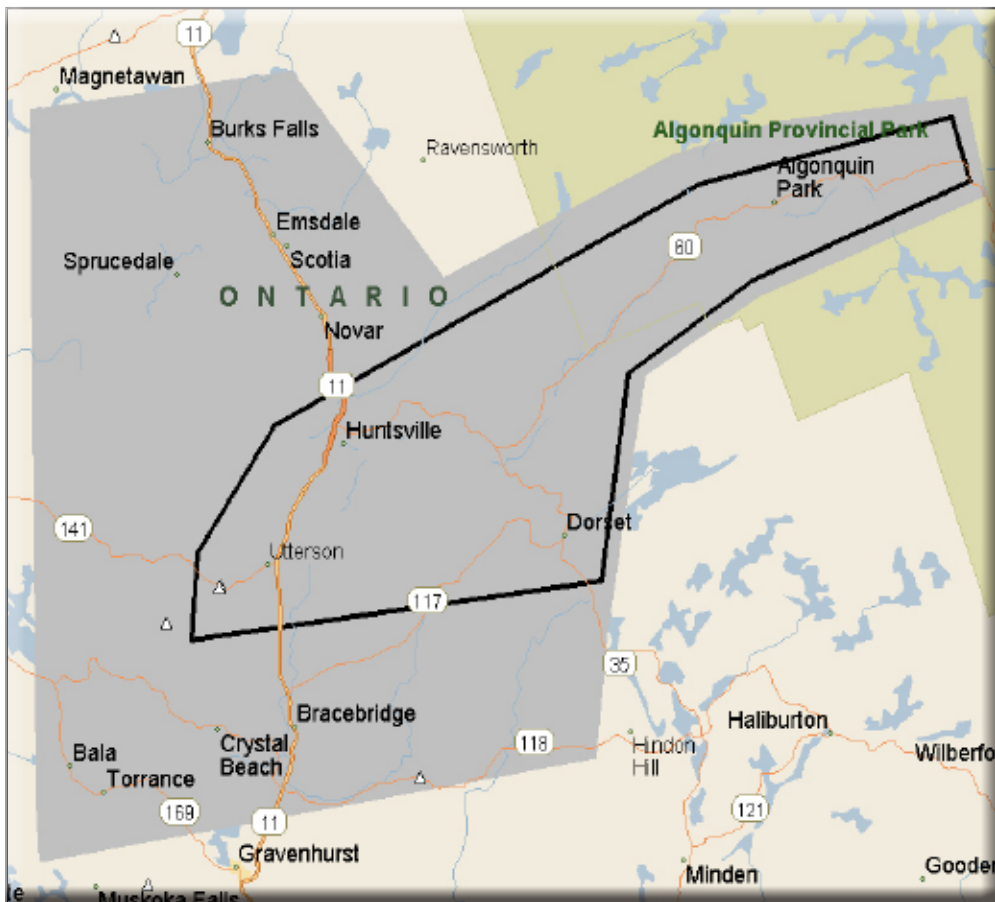

OUTGOING LOCAL CALLING AREA MAP* HUNTSVILLE, ONTARIO

This map represents the Outgoing Local Calling Area for Huntsville. All calls made while you are inside the black border to phone numbers based in the grey area are local.

Outgoing Local Calling Area

Outgoing calling is when you place a call on your wireless device. **Your Outgoing Local Calling Area is determined by your physical location** -- the area you are in at any given moment. If you dial a number that is local to your physical location, then it is a local call. If you dial a number that is long distance to your physical location, then it is a long distance call.

Your wireless number is not important!

Long Distance vs. Local

Wireless long distance is different from landline long distance because you are able to move around with your wireless device. When you place a call that requires a '1' in front of the number, long distance charges will apply in addition to airtime.

If you are not sure if the number you are calling is local, simply dial the number using 10 digits (area code + 7 digit number). If the number you are trying to reach is long distance to your location, you will hear a network recording advising that the call is long distance BEFORE the call is connected.

In the following examples, Lisa is a Fido customer with Huntsville wireless phone number.

	Local Airtime	Long Distance
Lisa is in Huntsville, calling a Huntsville number. (Making a call to a number within your Outgoing Local Calling Area)	YES	NO
Lisa is in Huntsville, calling a Vancouver number. (Making a call to a number outside your Outgoing Local Calling area)	YES	YES
Lisa is in Vancouver, using her Huntsville phone calling a Vancouver number. (Making a call to a number within your Outgoing Local Calling Area)	YES	NO
Lisa is in Vancouver, using her Huntsville phone, calling a Huntsville number (Making a call to a number outside your Outgoing Local Calling Area)	YES	YES

*Map is a general representation of the Local Calling Area coverage, where indicated. The areas shown are approximate. Actual coverage area may vary from map graphics. Charges are based on the location of the site receiving and transmitting the signal, not the location of the subscriber.