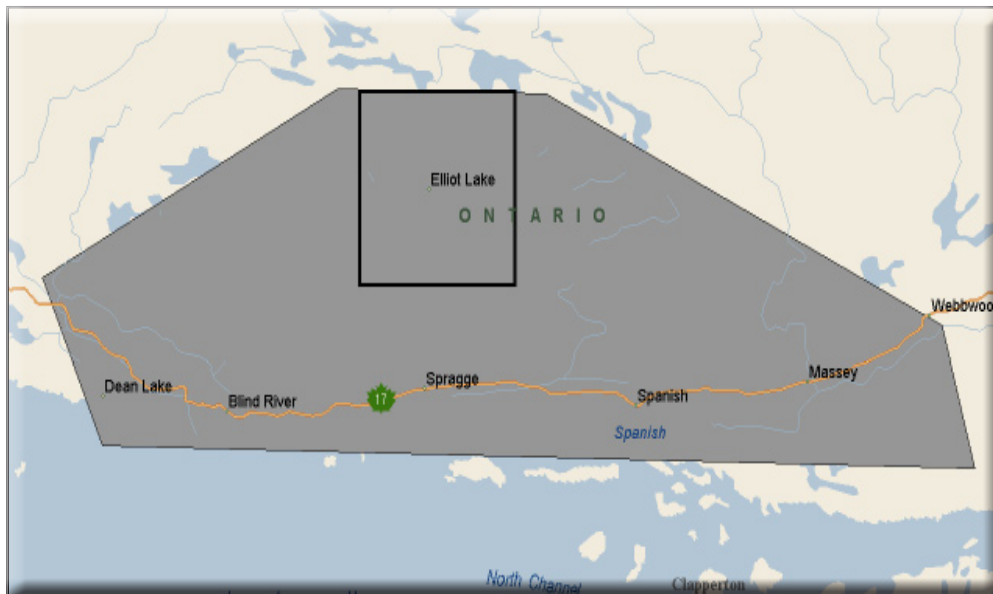

# OUTGOING LOCAL CALLING AREA MAP\*

## ELLIOT LAKE, ONTARIO

This map represents the Outgoing Local Calling Area for Elliot Lake. All calls made while you are inside the black border to phone numbers based in the grey area are local.

### Outgoing Local Calling Area

Outgoing calling is when you place a call on your wireless device. **Your Outgoing Local Calling Area is determined by your physical location** -- the area you are in at any given moment. If you dial a number that is local to your physical location, then it is a local call. If you dial a number that is long distance to your physical location, then it is a long distance call.