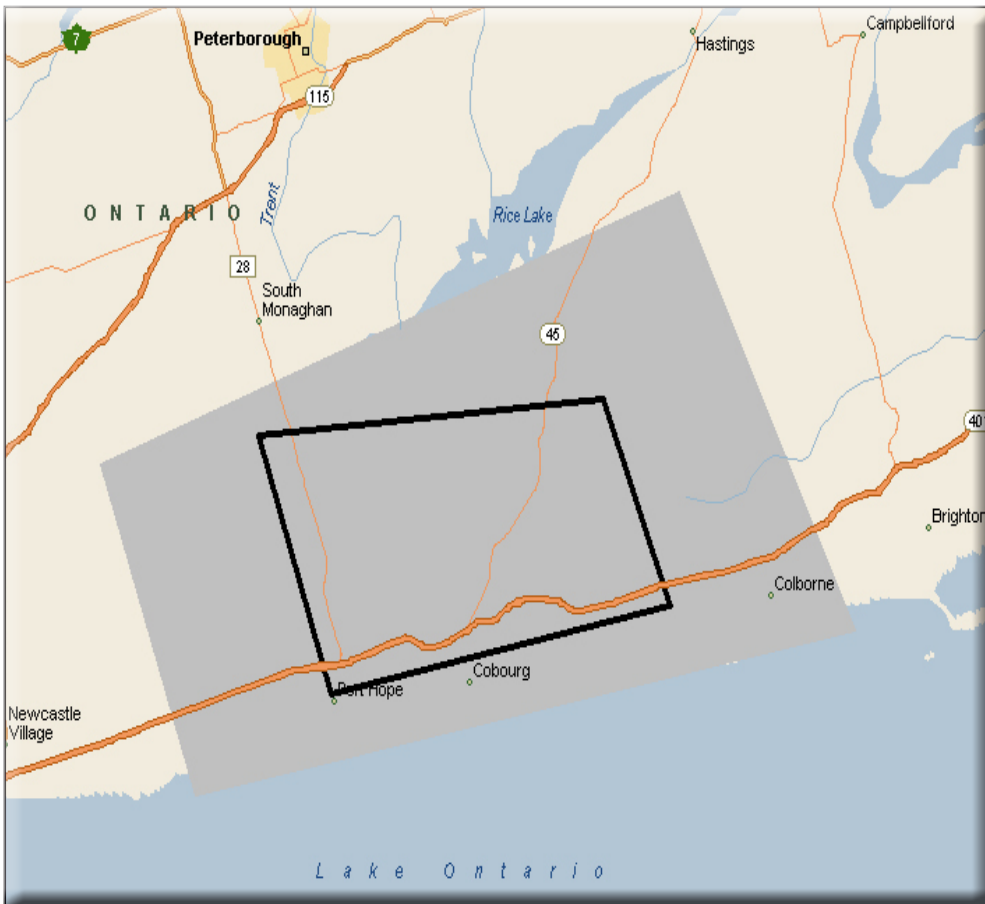

OUTGOING LOCAL CALLING AREA MAP* COBOURG, ONTARIO

This map represents the Outgoing Local Calling Area for Cobourg. All calls made while you are inside the black border to phone numbers based in the grey area are local.

Outgoing Local Calling Area

Outgoing calling is when you place a call on your wireless device. **Your Outgoing Local Calling Area is determined by your physical location** -- the area you are in at any given moment. If you dial a number that is local to your physical location, then it is a local call. If you dial a number that is long distance to your physical location, then it is a long distance call.