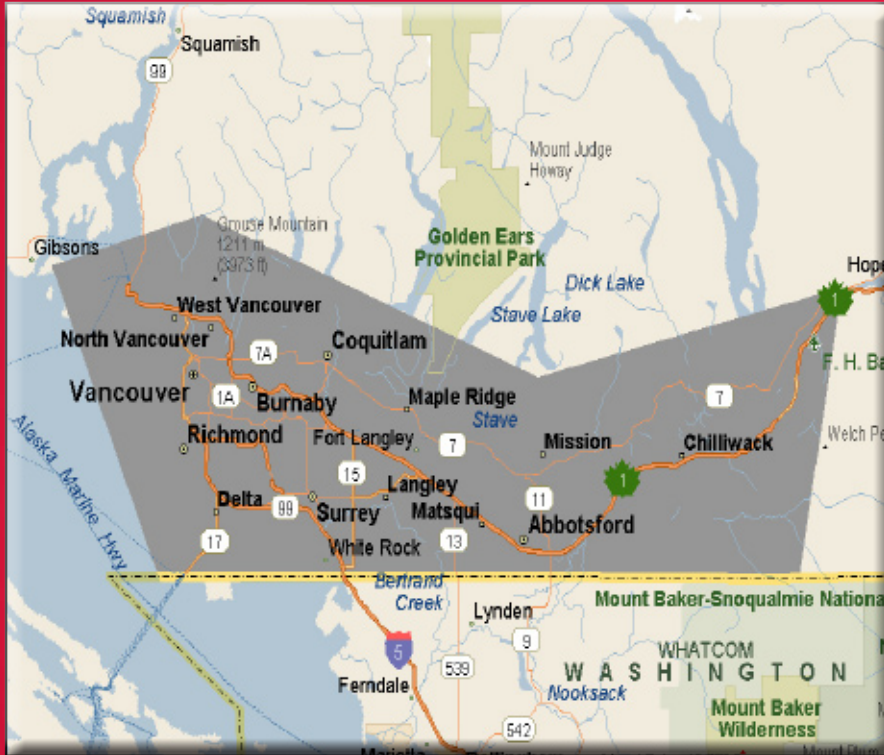

INCOMING LOCAL CALLING AREA MAP*

ABBOTSFORD, BC

Incoming Local Calling Area

Incoming calling is when you receive a call on your wireless device. **Your Incoming Local Calling Area is the area or geographic boundary associated with your wireless number.** All calls that you receive on your wireless device while you are physically within that area are local. All calls that you receive while physically outside of that area are long distance.

The number calling you is not important!

Long Distance vs. Local

Wireless long distance is different from landline long distance because you are able to move around with your wireless device. When receiving a call outside your Incoming Local Calling Area, long distance charges apply in addition to airtime.

In the following examples, Lisa is a Rogers Wireless customer with a Abbotsford wireless phone number.

	Local Airtime	Long Distance
Lisa has a Abbotsford wireless phone number and she receives a call while in Abbotsford. (Receiving a call while within your Incoming Local Calling Area)	YES	NO
Lisa is in Vancouver with her Abbotsford wireless phone and she receives a call. (Receiving a call while outside your Incoming Local Calling Area)	YES	YES

This map represents the Incoming Local Calling Area for Abbotsford. All calls received on your Abbotsford wireless device while you are in the grey area are local.

*Map is a general representation of the Local Calling Area coverage, where indicated. The areas shown are approximate. Actual coverage area may vary from map graphics. Charges are based on the location of the site receiving and transmitting the signal, not the location of the subscriber.