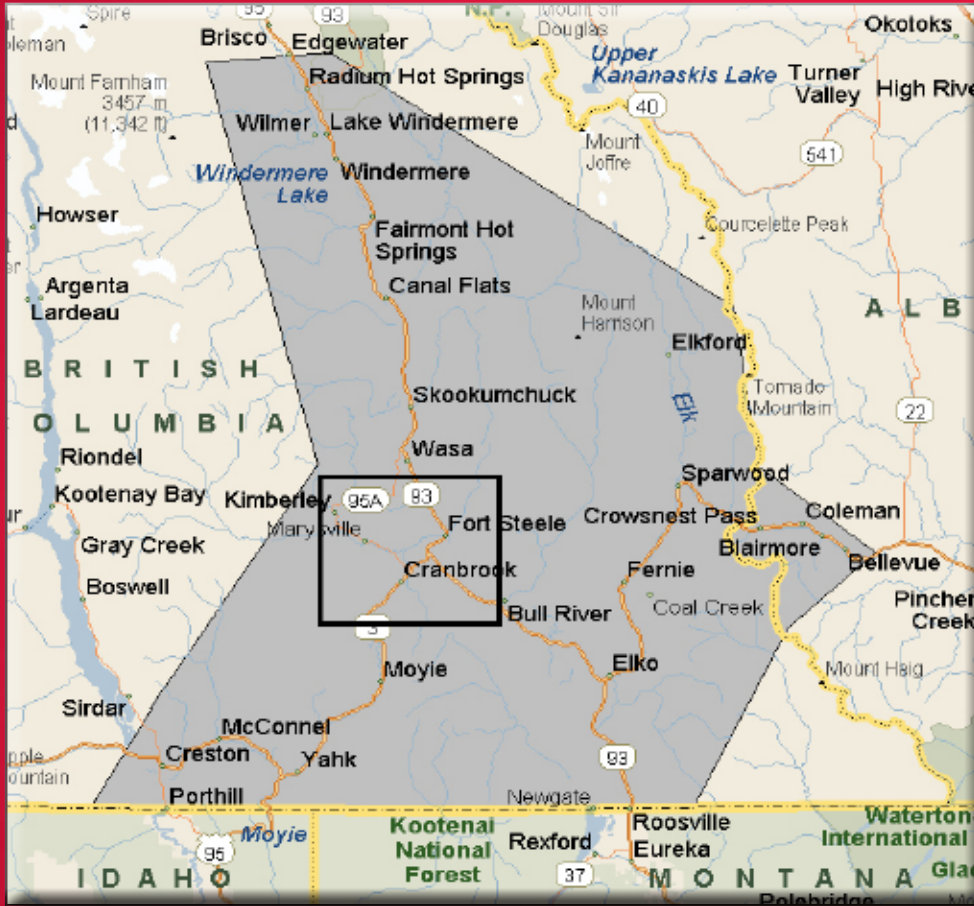

# OUTGOING LOCAL CALLING AREA MAP\* CRANBROOK, BC

This map represents the Outgoing Local Calling Area for Cranbrook. All calls made while you are inside the black border to phone numbers based in the grey area are local.

### Outgoing Local Calling Area

Outgoing calling is when you place a call on your wireless device. **Your Outgoing Local Calling Area is determined by your physical location** -- the area you are in at any given moment. If you dial a number that is local to your physical location, then it is a local call. If you dial a number that is long distance to your physical location, then it is a long distance call.

# INCOMING LOCAL CALLING AREA MAP\*

## CRANBROOK, BC