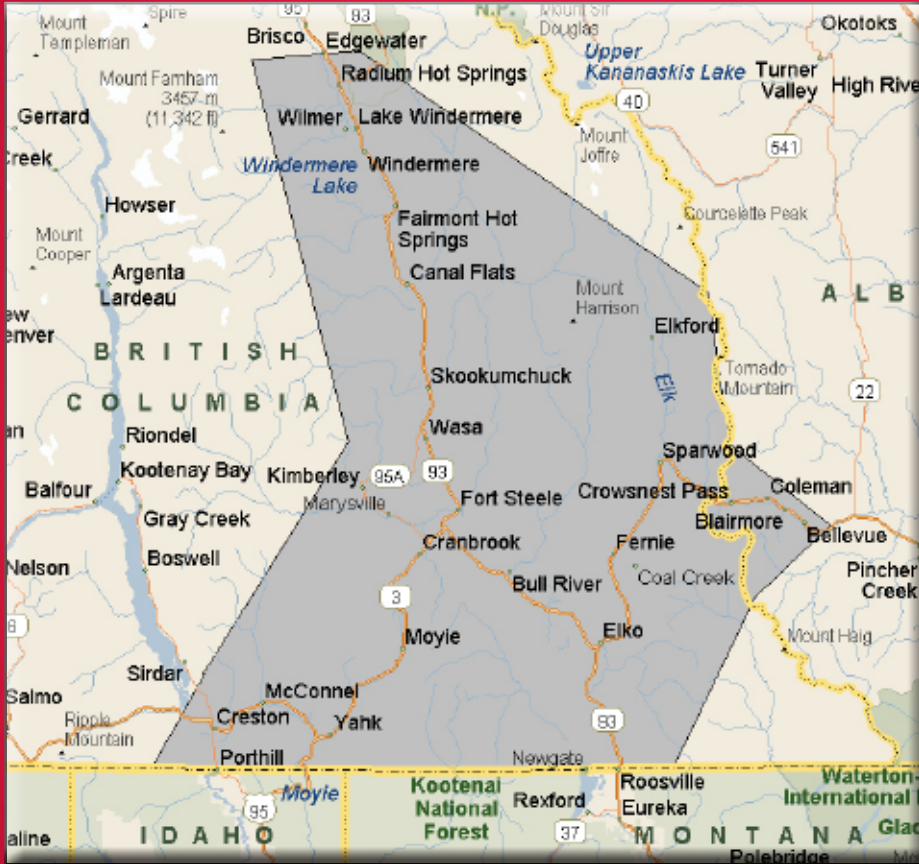

If you are not sure if the number you are calling is local, simply dial the number using 10 digits (area code + 7 digit number). If the number you are trying to reach is long distance to your location, you will hear a network recording advising that the call is long distance BEFORE the call is connected.

In the following examples, Lisa is a Rogers Wireless customer with a Cranbrook wireless phone number.

	Local Airtime	Long Distance
Lisa is in Cranbrook, calling a Cranbrook number. (Making a call to a number within your Outgoing Local Calling Area)	YES	NO
Lisa is in Cranbrook, calling a Vancouver number. (Making a call to a number outside your Outgoing Local Calling area)	YES	YES
Lisa is in Vancouver, using her Cranbrook phone calling a Vancouver number. (Making a call to a number within your Outgoing Local Calling Area)	YES	NO
Lisa is in Vancouver, using her Cranbrook phone, calling a Cranbrook number. (Making a call to a number outside your Outgoing Local Calling Area)	YES	YES

\*Map is a general representation of the Local Calling Area coverage, where indicated. The areas shown are approximate. Actual coverage area may vary from map graphics. Charges are based on the location of the site receiving and transmitting the signal, not the location of the subscriber.

## CRANBROOK, BC